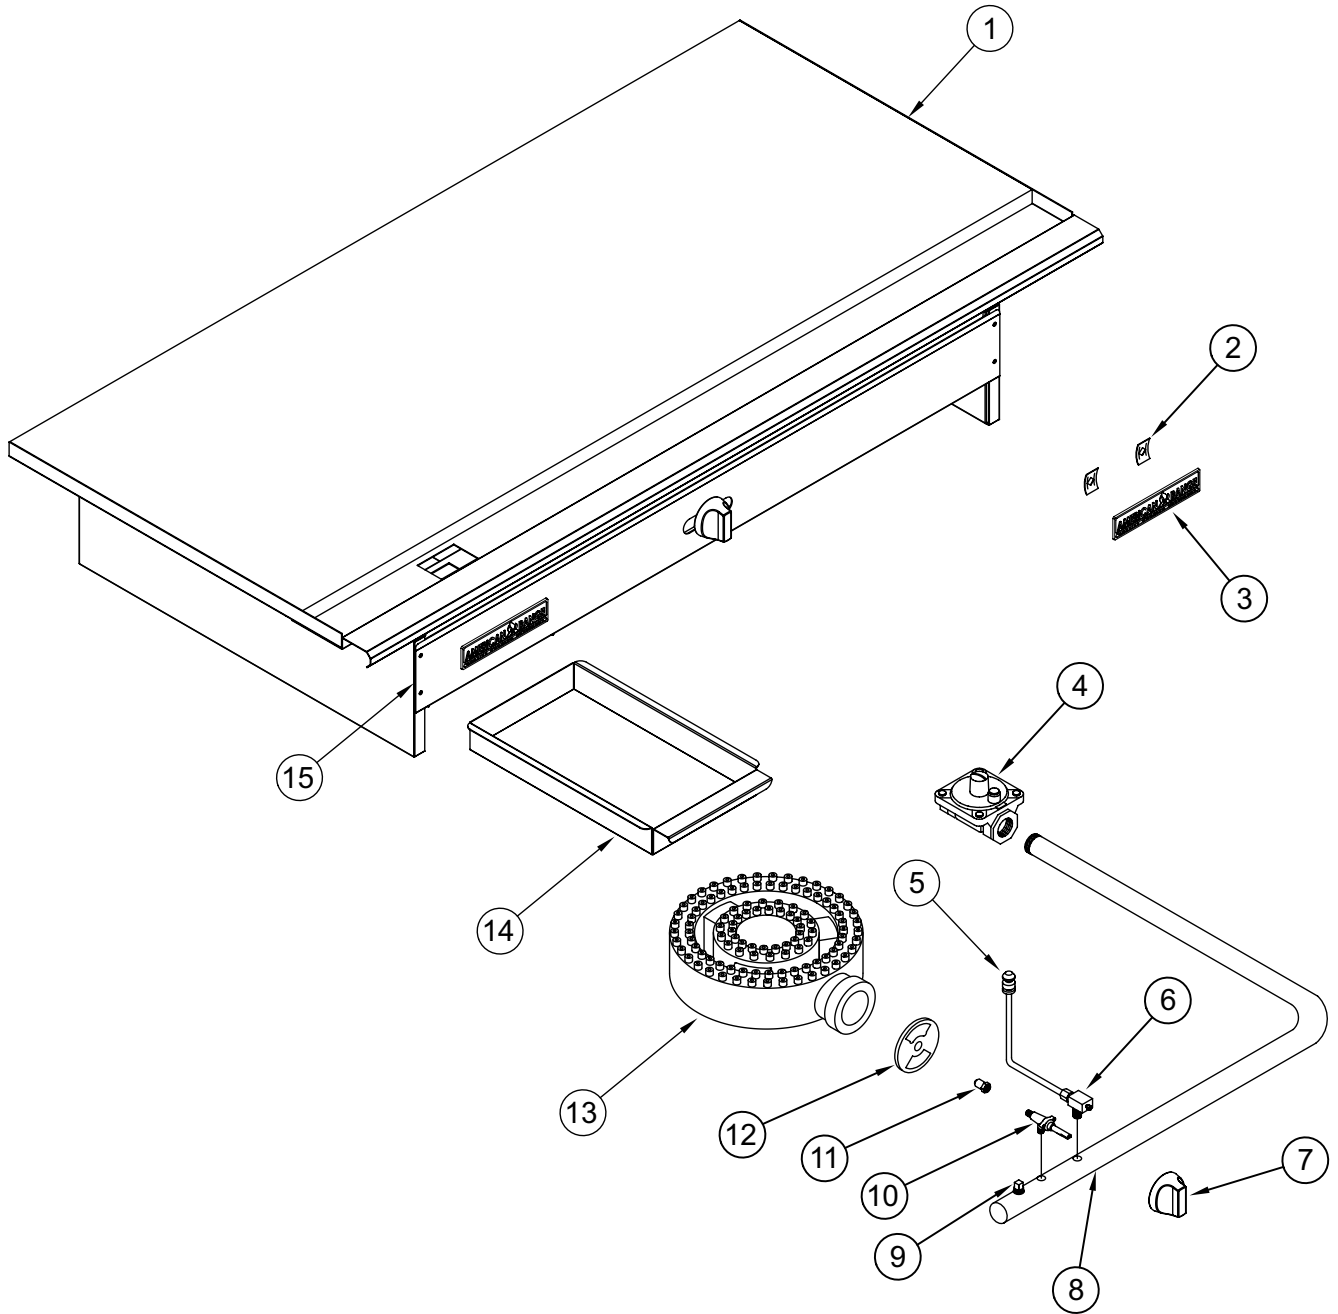

# ARTY

<p>2</p>  <p>SPEED NUT</p>	<p>3</p>  <p>AMERICAN RANGE NAME PLATE</p>	<p>5</p>  <p>PILOT TIP ASSY</p>	<p>6</p>  <p>90° PILOT VALVE</p>	<p>7</p>  <p>ON/OFF KNOB</p>
<p>9</p> <p>1/8" PLUG</p>	<p>10</p>  <p>GAS VALVE</p>	<p>11</p>  <p>ORIFICE HOOD</p>	<p>12</p>  <p>AIR SHUTTER</p>	

## ARTY GRIDDLE

ITEM NO.	PART NO.	DESCRIPTION	
2	A44003	Nut, Speed #6 Push Black 10601	
3	A38000	Name Plate, American Range 8" 10499 Quality Commercial Chrome	
4	A80110	Valve, Pressure Regulator 3/4 10480 Nat Gas Set 5.	
	A80011	Valve, Pressure Regulator 3/4 10481 LPG Gas Set 10.0	
5	A29220	Pilot, Assembly ARTY Series	
6	A29300	Valve, Pilot Elbow Adjustable 10418 1/8 NPT 3/16 CC	
7	A32001	Knob, Gas On/Off Glossy Black Flat Down	
9	A23010	Plug, 1/8" Pipe Hex Black All Manifolds	
10	A80109	Valve, Gas Manual On/Off UL 10419, AR, ARKB, ARRB, AECB	
11	A29014	Hood, Orifice #36 1/2" Brass 11039 Nat Gas	
	A29022	Hood, Orifice #51 1/2" Brass LPG Gas	
12	A14045	Air Shutter, 2"	
13	A14013	Burner, 2 Ring ARTY 73310 HD Medallion	
14	A99800	Grease Can Assembly, ARMG, ARTG	